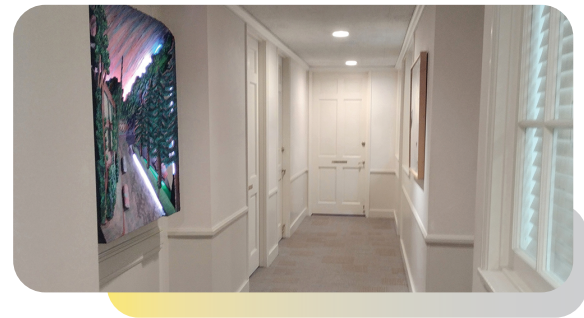

Newly Designed
Executive Suites Available

BEL-AIR

815 MORAGA DRIVE

Los Angeles, CA 90049

AMENITIES

- ☒ Shared breakroom
- ☒ Shared conference room
- ☒ Coffee bar
- ☒ 24-hr secured access
- ☒ Lounge space
- ☒ Steps from the Getty Museum
- ☒ 2 miles from Brentwood & 2 blocks from Sunset Blvd.
- ☒ Secured garage parking
- ☒ Fine dining, restaurants, UCLA Campus, and shopping nearby